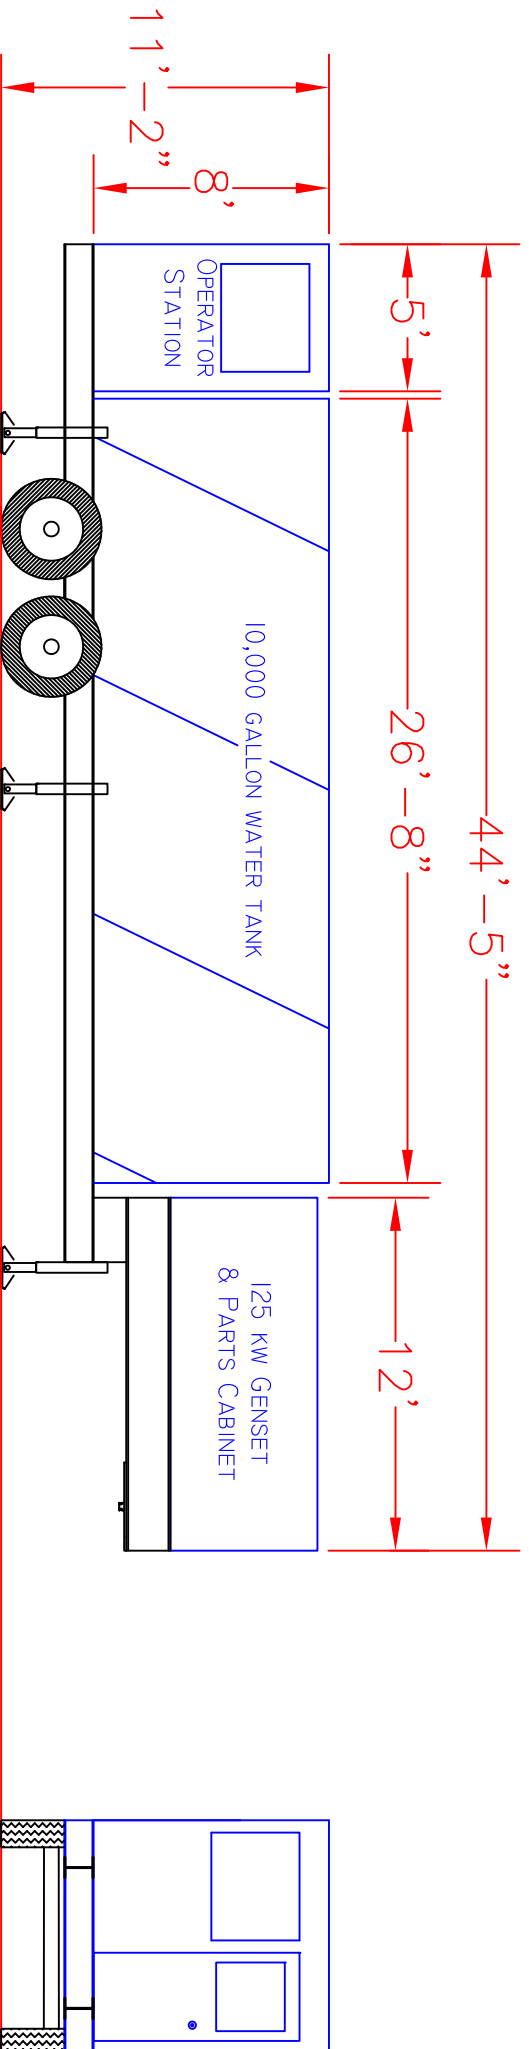

# PORT-A-POUR SERVICES TRAILER *FOR MAXIMUM PORTABILITY*

**SERVICES TRAILER INCLUDES:**

- 125 KW GENERATOR:
- 40' OF CORD & QUICK-CONNECT CORD END
- 300 GALLON FUEL TANK
- 10,000 GALLON WATER TANK:
- 40' OF 3" HOSE WITH CAMLOCK CONNECTION
- 40' OF 1-1/2" HOSE WITH CAMLOCK CONNECTION
- OPERATOR STATION:
- BATCH COMPUTER
- 80' OF COMMUNICATION CABLE WITH QUICK CONNECTION
- A/C & HEATER UNITS
- PARTS CABINET